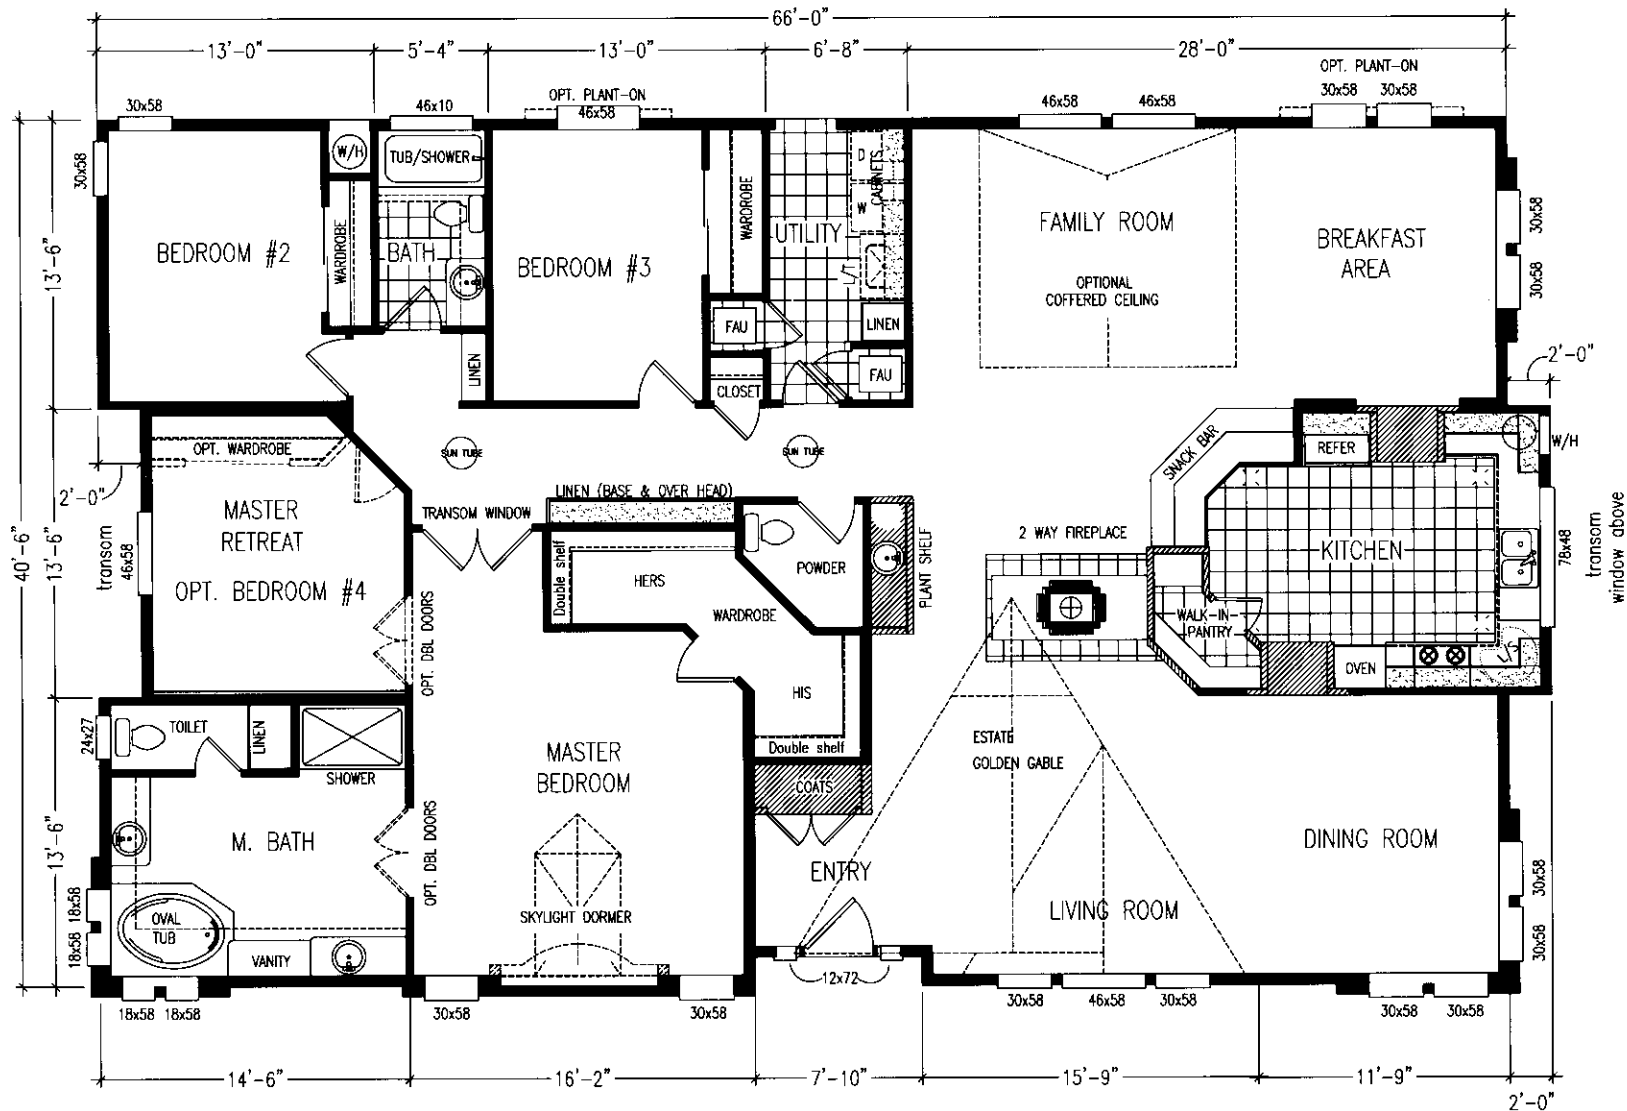

# KS66714K

2,630 Square Feet

- 9' CEILING THROUGHOUT -

NOTE: 16" EAVES ARE STANDARD ON BOTH SIDES OF HOME.

Specifications subject to change without notice

# KS66006K

2,670 Square Feet

See Back Cover for Options

NOTE: 16" EAVES ARE STANDARD ON BOTH SIDES OF HOME.

Specifications subject to change without notice

# KS66714K

2,630 Square Feet

Options Available with This Model