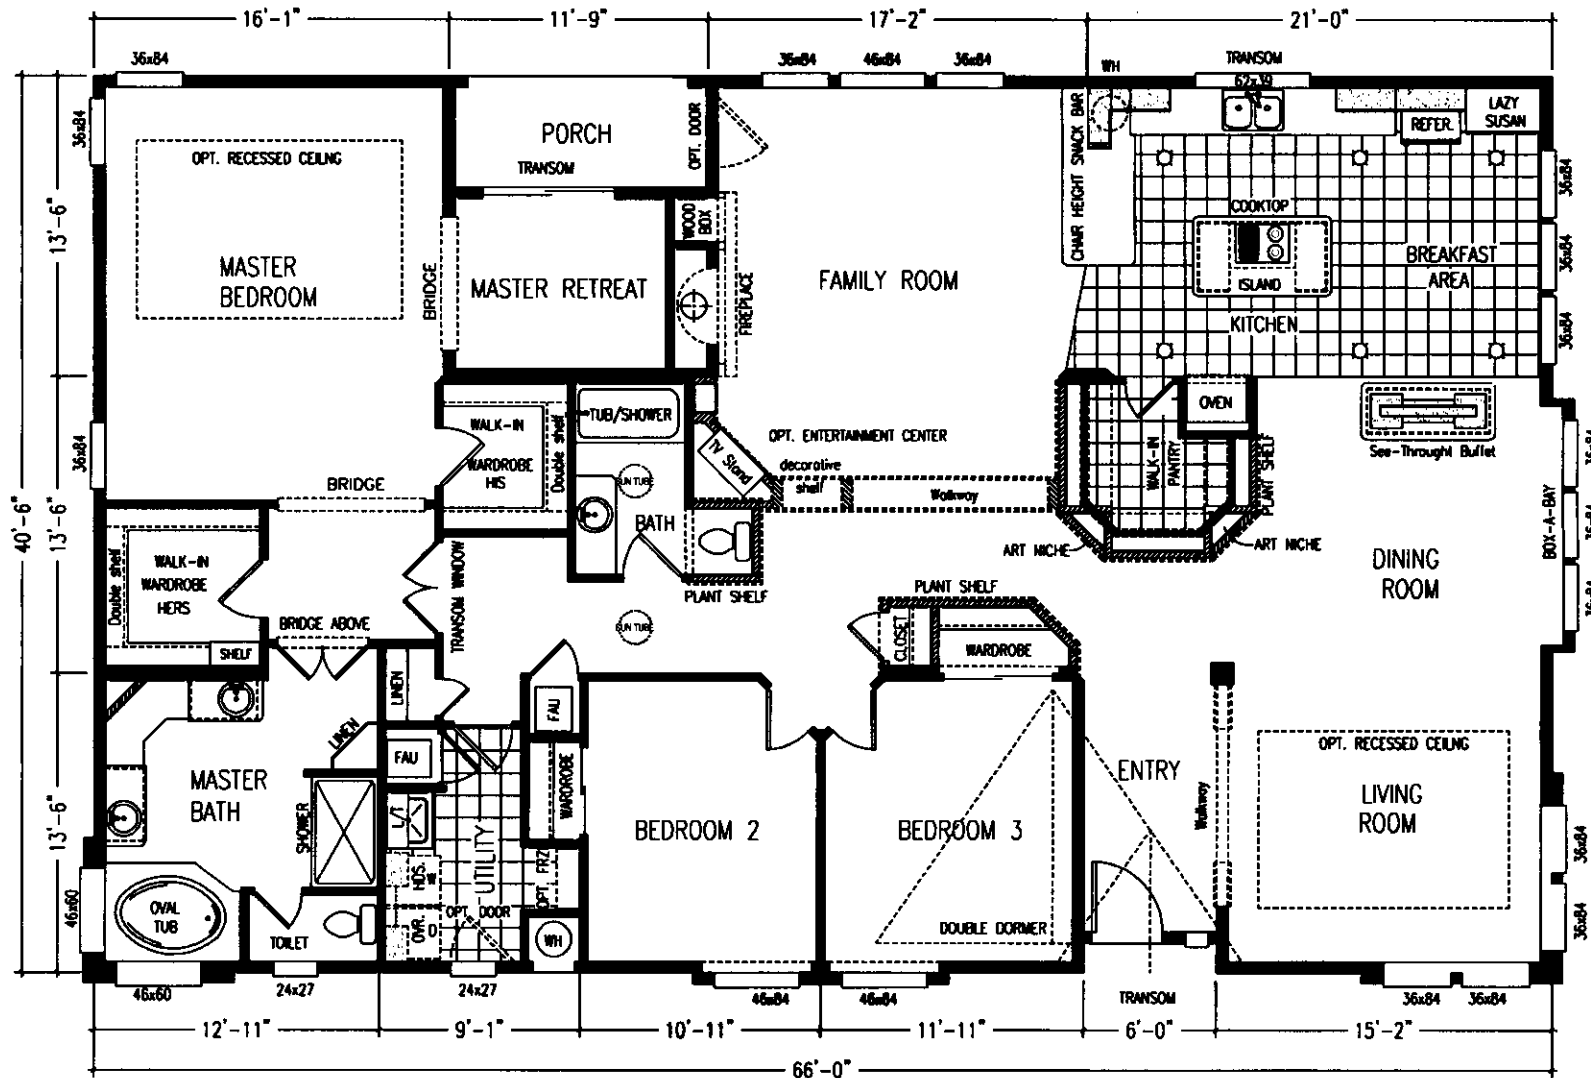

# KS66714K

2,630 Square Feet

- 9' CEILING THROUGHOUT -

NOTE: 16" EAVES ARE STANDARD ON BOTH SIDES OF HOME.

Specifications subject to change without notice

# KS66006K

2,670 Square Feet

See Back Cover for Options

NOTE: 16" EAVES ARE STANDARD ON BOTH SIDES OF HOME.

Specifications subject to change without notice

# KS66714K

2,630 Square Feet

Options Available with This Model